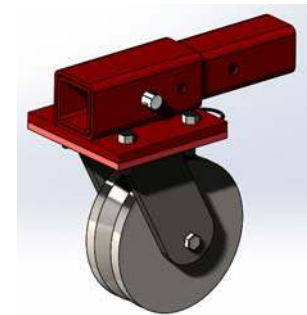

Wallace Cranes Parts Location

Square Tube Tri-Adjustable 2 - 5 Ton

I-Beam
Assembly
Parts Location

Wallace Cranes
71 N Bacton Hill Rd.
Malvern, PA 19355

www.wallacecranes.com
800-553-5438
©2017 All rights reserved

Caster Frame
Assembly
Parts Location

Alternate
V-Groove Caster
Part No. 5047

Wallace Cranes
71 N Bacton Hill Rd.
Malvern, PA 19355

www.wallacecranes.com
800-553-5438
©2017 All rights reserved