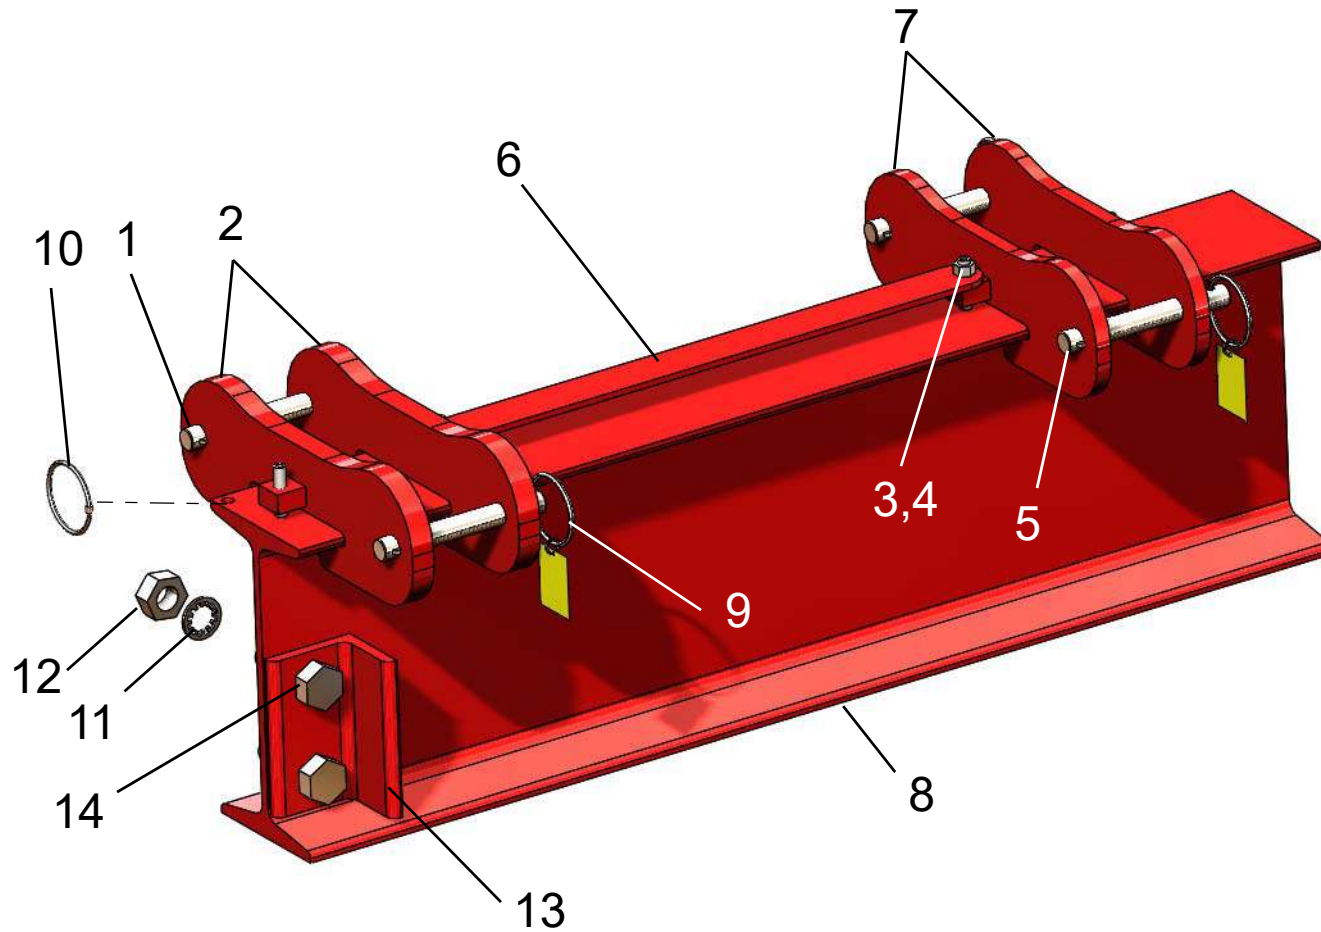

Wallace Cranes Parts Location

Square Tube Tri-Adjustable 2 - 5 Ton

I-Beam
Assembly
Parts Location

Wallace Cranes
71 N Bacton Hill Rd.
Malvern, PA 19355

www.wallacecranes.com
800-553-5438
©2017 All rights reserved

Caster Frame
Assembly
Parts Location

Alternate
V-Groove Caster
Part No. 5047

Wallace Cranes
71 N Bacton Hill Rd.
Malvern, PA 19355

www.wallacecranes.com
800-553-5438
©2017 All rights reserved