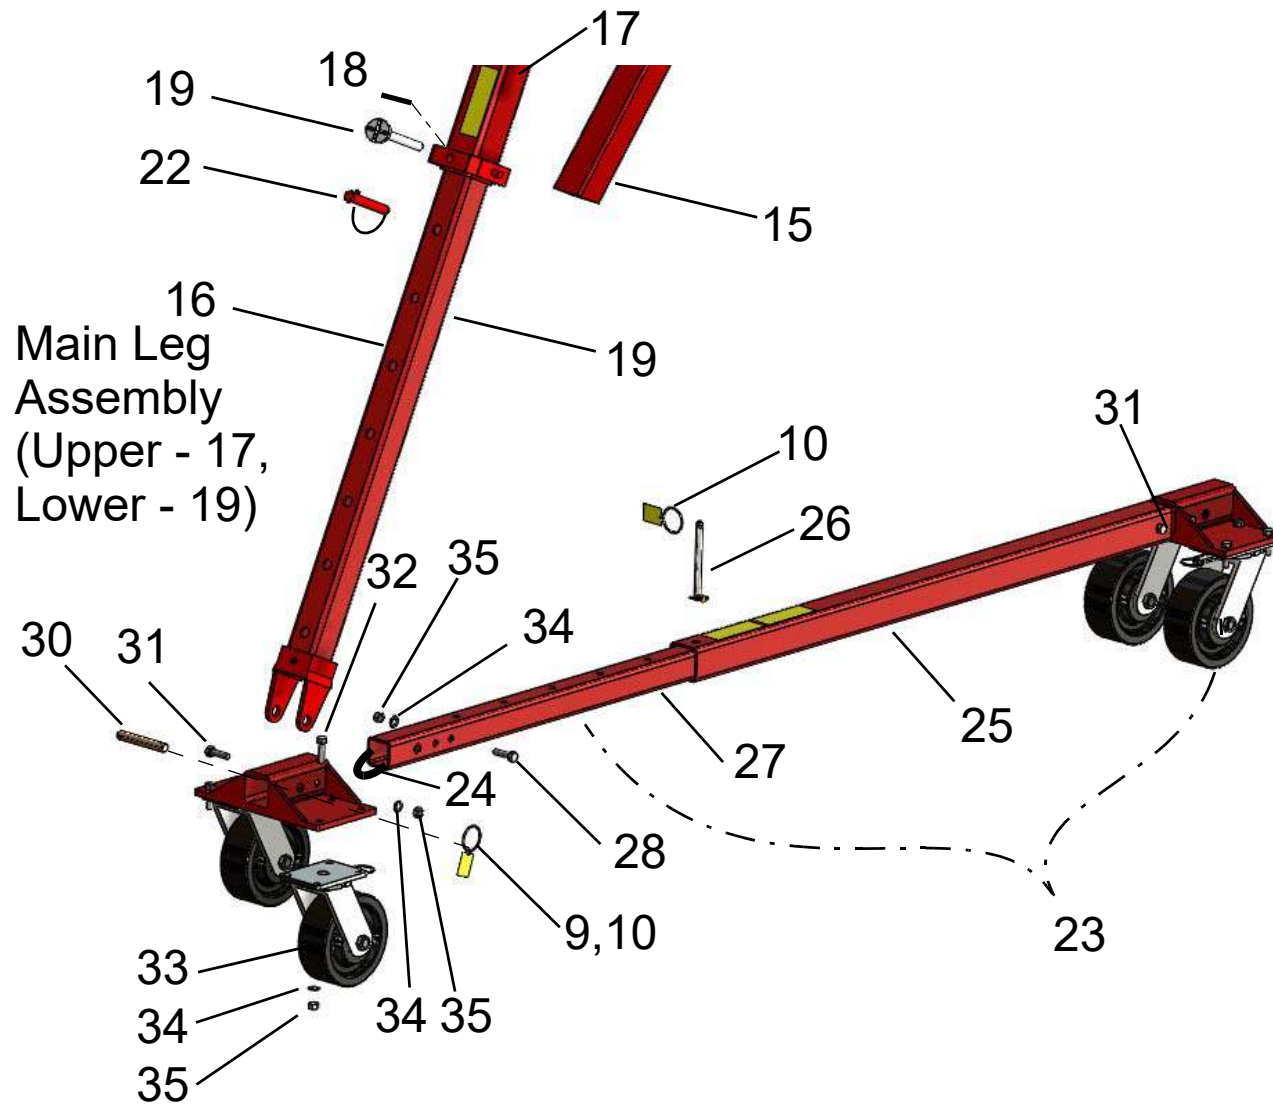

Wallace Cranes Parts Location

Square Tube Tri-Adjustable 2 - 5 Ton

I-Beam
Assembly
Parts Location

Wallace Cranes
71 N Bacton Hill Rd.
Malvern, PA 19355

www.wallacecranes.com
800-553-5438
©2017 All rights reserved

Caster Frame
Assembly
Parts Location

Alternate
V-Groove Caster
Part No. 5047

Wallace Cranes
71 N Bacton Hill Rd.
Malvern, PA 19355

www.wallacecranes.com
800-553-5438
©2017 All rights reserved