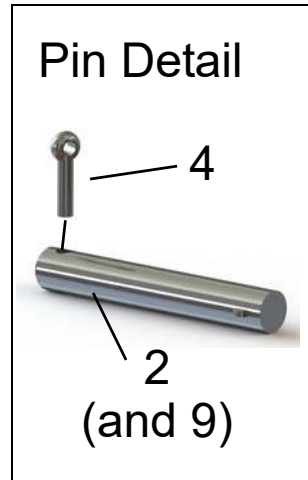

Wallace Cranes Parts Location

Round Tube Tri-Adjustable

I-Beam
Assembly
Parts Location

Wallace Cranes
71 N Bacton Hill Rd.
Malvern, PA 19355

www.wallacecranes.com
800-553-5438
©2017 All rights reserved

Caster Frame
Assembly
Parts Location