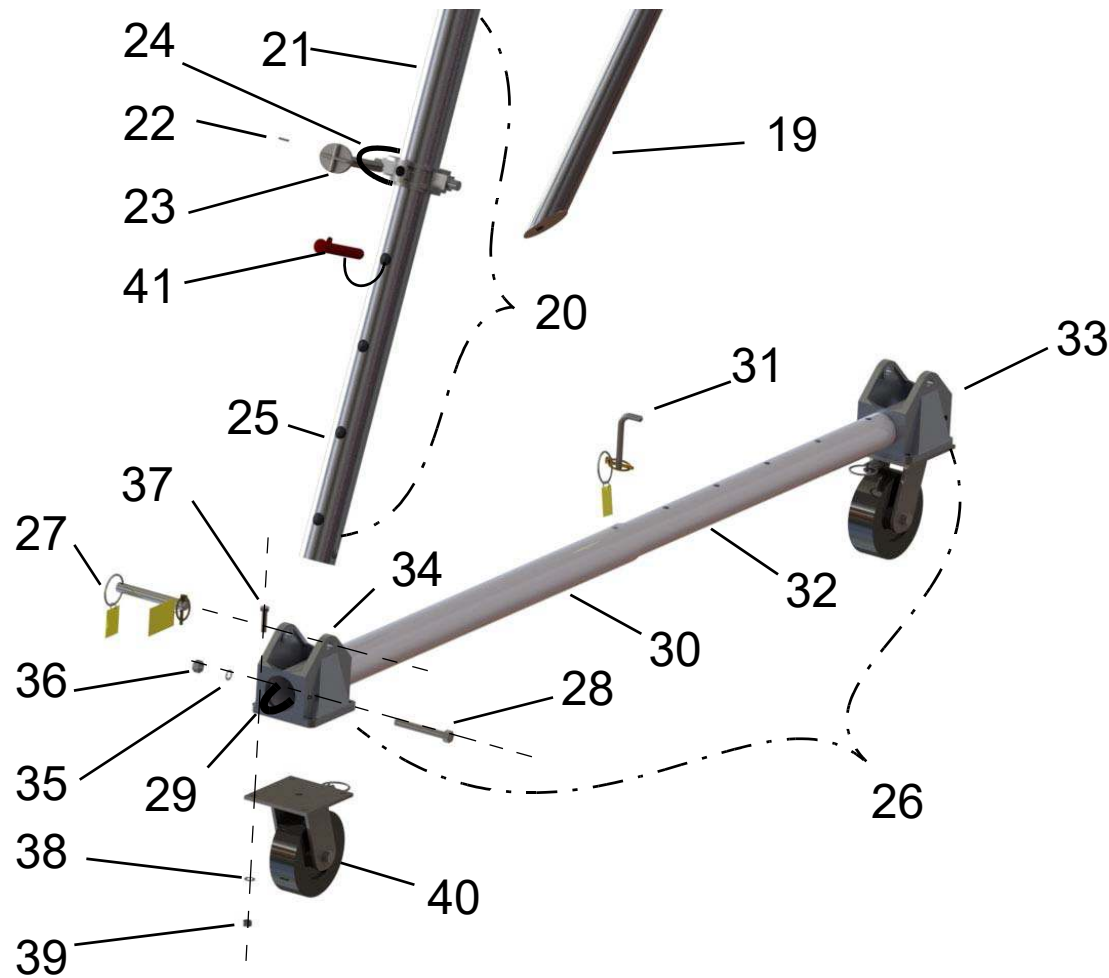

Wallace Cranes Parts Location

Round Tube Tri-Adjustable

I-Beam
Assembly
Parts Location

Wallace Cranes
71 N Bacton Hill Rd.
Malvern, PA 19355

www.wallacecranes.com
800-553-5438
©2017 All rights reserved

Caster Frame
Assembly
Parts Location