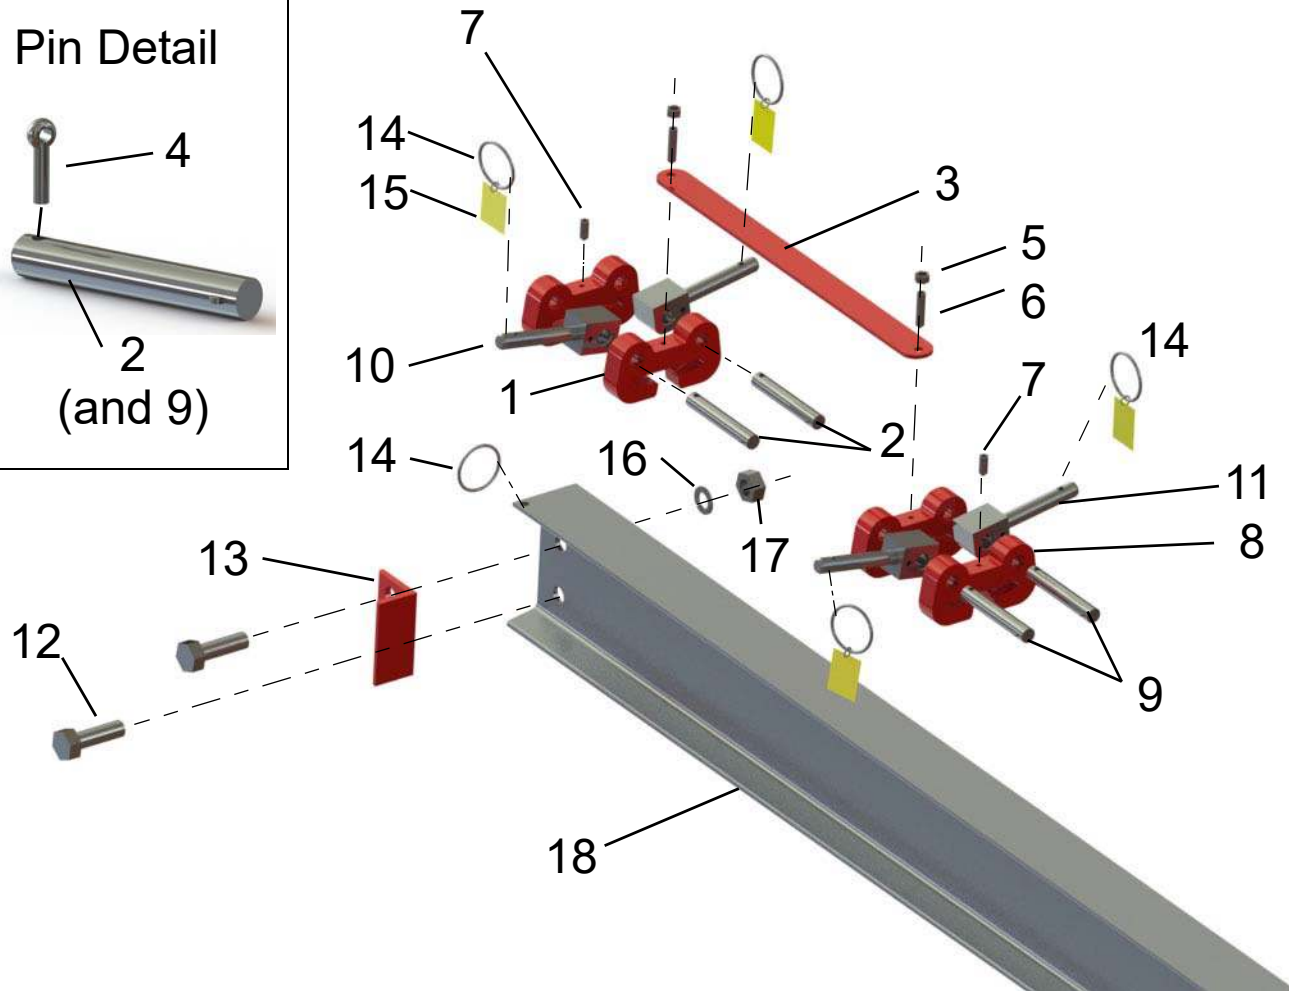

Wallace Cranes Parts Location

Round Tube Tri-Adjustable

I-Beam
Assembly
Parts Location

Wallace Cranes
71 N Bacton Hill Rd.
Malvern, PA 19355

www.wallacecranes.com
800-553-5438
©2017 All rights reserved

Caster Frame
Assembly
Parts Location