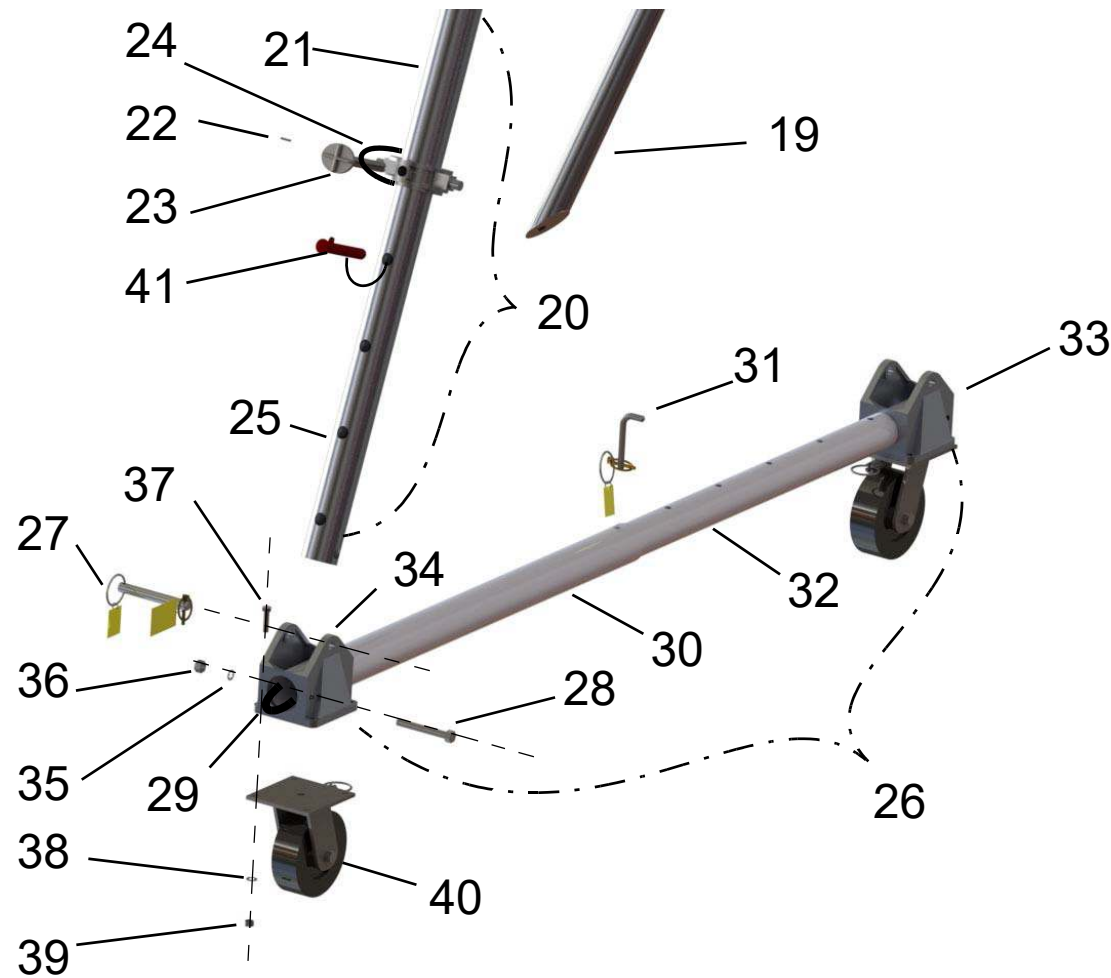

MODEL NUMBER S4T18-S25AC

ITEM NO.	PART DESCRIPTION	PART NUMBER	QUAN.
1	MAIN LEG BRACKET	3278-0000	4
2	SUPPORT PIN 11/16 DIA. X 4 9/16 LG.	5017-0004	4
3	SPACER BAR 32 1/2 LG.	1744-0007	2
4	COTTER PIN 1/4 X 1 1/4 LG.	60-0070	8
5	NEX. NUT 3/8-24NC	54-0100	4
6	SOC. SET SCREW 3/8-24NF X 1 3/4 LG.	63-0110	4
7	SOC. SET SCREW 3/8-24NF X 1 LG.	63-0100	4
8	LEG BRACE BRACKET	1764-0000	4
9	SUPPORT PIN 11/16 DIA. X 4 1/8 LG.	2853-0000	4
10	MAIN LEG SWIVEL PIN	1559-0000	4
11	LEG BRACE SWIVEL PIN	1563-0000	4
12	HEX. HD. BOLT 3/4-10NC X 2 1/2 LG.	51-0480	4
13	TROLLEY STOP ANGLE	5132-0000	4
14	KEY RING 2 1/4 OD.	82-0030	10
15	CAUTION TAG No. 399	1969-RING	12
16	LOCK WASHER INT. TOOTH 3/4	58-0040	4
17	HEX. NUT 3/4-10NC	54-0040	4
18	I BEAM STL. 15" X 25' LG.	768-0250	1
19	LEG BRACE ASSEMBLY	1543-0120	4
20	MAIN LEG ASSEMBLY	1665-0121	4
21	UPPER MAIN LEG	1666-0120	4
22	ROLL PIN 5/32 X 3/4 LG.	61-0300	4
23	LOAD PIN	3016-0000	4
24	EXTENSION SPRING	1017-0000	8
25	LOWER MAIN LEG	1672-0120	4
26	CASTER FRAME ASSEMBLY	699-0020	2
27	LOWER MAIN LEG PIN ASSEMBLY	1999-0000	4
28	HEX. HD. BOLT 1/2-13NC X 5 1/2 LG.	51-0470	4
29	SAFETY CABLE ASS'Y 155" LG.	1967-0030	2
30	OUTER CASTER FRAME TUBE	700-0020	2
31	CASTER FRAME ADJUSTMENT PIN	1392-0000	2
32	INNER CASTER FRAME TUBE	701-0020	2
33	CASTER CASTING FOR INNER TUBE	2630-0000	2
34	CASTER CASTING FOR OUTER TUBE	2629-0000	2
35	LOCK WASHER INT. TOOTH 1/2	58-0020	4
36	HEX. NUT 1/2-13NC	54-0050	4
37	HEX. HD. BOLT 1/2-13NC X 1-1/2" LG.	51-0290	16
38	LOCK WASHER INT. TOOTH 1/2	58-0020	16
39	HEX. NUT 1/2-13NC	54-0050	16
40	CASTER WHEEL 8" DIA.	47-81NB	4
41	SAFETY STOP ASSEMBLY	3112-0001	4

Wallace Cranes Parts Location

Round Tube Tri-Adjustable

I-Beam
Assembly
Parts Location

Wallace Cranes
71 N Bacton Hill Rd.
Malvern, PA 19355

www.wallacecranes.com
800-553-5438
©2017 All rights reserved

Caster Frame
Assembly
Parts Location