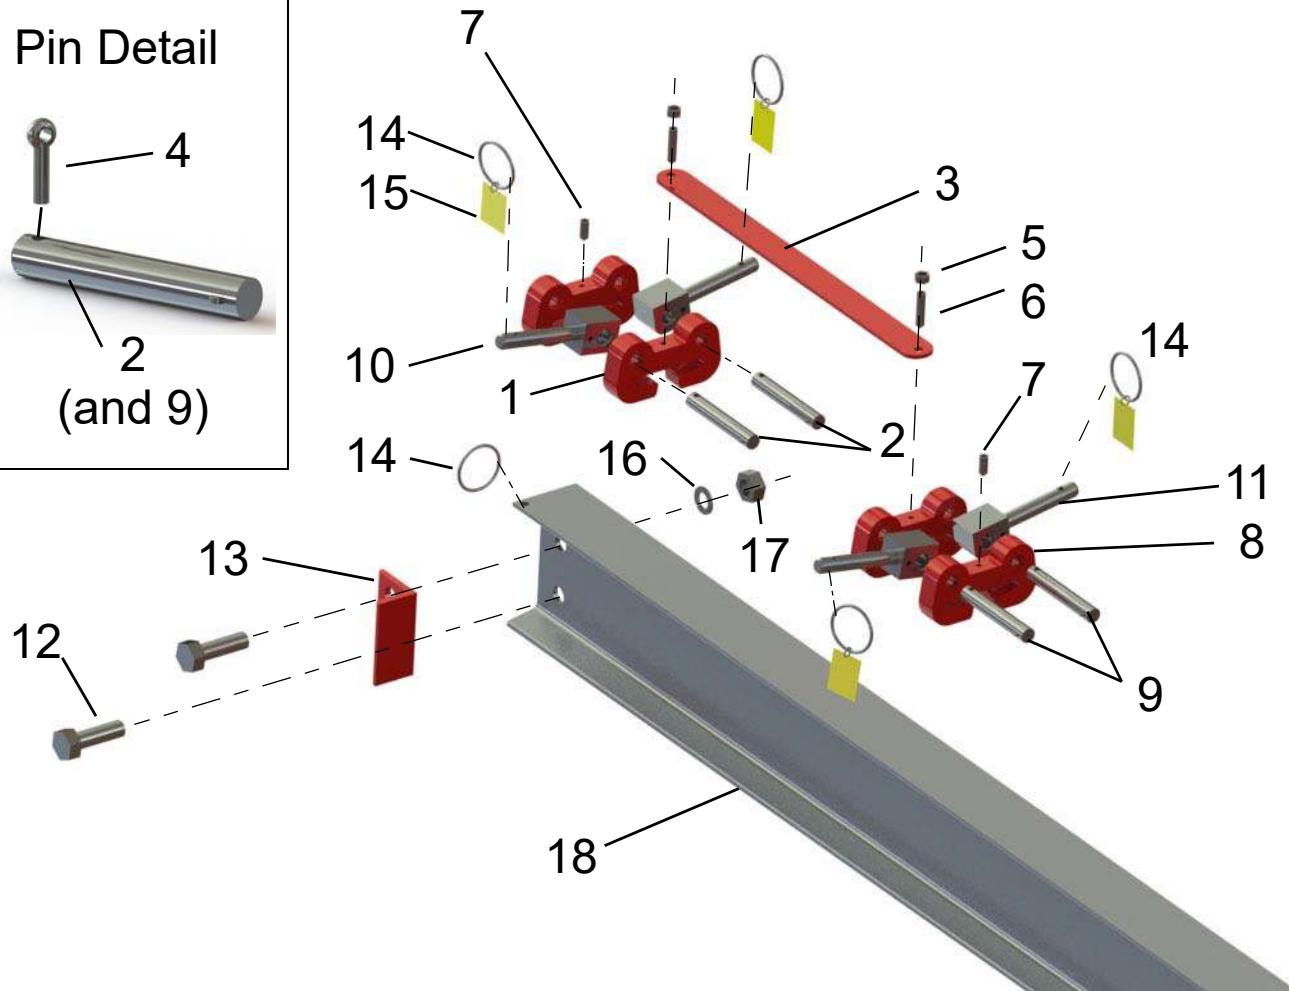

MODEL NUMBER S4T18-S25AC

ITEM NO.	PART DESCRIPTION	PART NUMBER	QUAN.
1	MAIN LEG BRACKET	3278-0000	4
2	SUPPORT PIN 11/16 DIA. X 4 9/16 LG.	5017-0004	4
3	SPACER BAR 32 1/2 LG.	1744-0007	2
4	COTTER PIN 1/4 X 1 1/4 LG.	60-0070	8
5	NEX. NUT 3/8-24NC	54-0100	4
6	SOC. SET SCREW 3/8-24NF X 1 3/4 LG.	63-0110	4
7	SOC. SET SCREW 3/8-24NF X 1 LG.	63-0100	4
8	LEG BRACE BRACKET	1764-0000	4
9	SUPPORT PIN 11/16 DIA. X 4 1/8 LG.	2853-0000	4
10	MAIN LEG SWIVEL PIN	1559-0000	4
11	LEG BRACE SWIVEL PIN	1563-0000	4
12	HEX. HD. BOLT 3/4-10NC X 2 1/2 LG.	51-0480	4
13	TROLLEY STOP ANGLE	5132-0000	4
14	KEY RING 2 1/4 OD.	82-0030	10
15	CAUTION TAG No. 399	1969-RING	12
16	LOCK WASHER INT. TOOTH 3/4	58-0040	4
17	HEX. NUT 3/4-10NC	54-0040	4
18	I BEAM STL. 15" X 25' LG.	768-0250	1
19	LEG BRACE ASSEMBLY	1543-0120	4
20	MAIN LEG ASSEMBLY	1665-0121	4
21	UPPER MAIN LEG	1666-0120	4
22	ROLL PIN 5/32 X 3/4 LG.	61-0300	4
23	LOAD PIN	3016-0000	4
24	EXTENSION SPRING	1017-0000	8
25	LOWER MAIN LEG	1672-0120	4
26	CASTER FRAME ASSEMBLY	699-0020	2
27	LOWER MAIN LEG PIN ASSEMBLY	1999-0000	4
28	HEX. HD. BOLT 1/2-13NC X 5 1/2 LG.	51-0470	4
29	SAFETY CABLE ASS'Y 155" LG.	1967-0030	2
30	OUTER CASTER FRAME TUBE	700-0020	2
31	CASTER FRAME ADJUSTMENT PIN	1392-0000	2
32	INNER CASTER FRAME TUBE	701-0020	2
33	CASTER CASTING FOR INNER TUBE	2630-0000	2
34	CASTER CASTING FOR OUTER TUBE	2629-0000	2
35	LOCK WASHER INT. TOOTH 1/2	58-0020	4
36	HEX. NUT 1/2-13NC	54-0050	4
37	HEX. HD. BOLT 1/2-13NC X 1-1/2" LG.	51-0290	16
38	LOCK WASHER INT. TOOTH 1/2	58-0020	16
39	HEX. NUT 1/2-13NC	54-0050	16
40	CASTER WHEEL 8" DIA.	47-81NB	4
41	SAFETY STOP ASSEMBLY	3112-0001	4

Wallace Cranes Parts Location

Round Tube Tri-Adjustable

I-Beam
Assembly
Parts Location

Wallace Cranes
71 N Bacton Hill Rd.
Malvern, PA 19355

www.wallacecranes.com
800-553-5438
©2017 All rights reserved

Caster Frame
Assembly
Parts Location