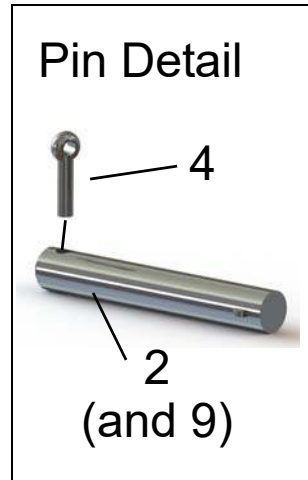

ITEM NO.	PART DESCRIPTION	PART NUMBER	QUAN.
1	MAIN LEG BRACKET	1553-0000	4
2	SUPPORT PIN 11/16 DIA. X 4 9/16 LG.	5017-0004	4
3	SPACER BAR 33 3/4 LG.	1744-0008	2
4	COTTER PIN 1/4 X 1 1/4 LG.	60-0070	8
5	NEX. NUT 3/8-24NC	54-0100	4
6	SOC. SET SCREW 3/8-24NF X 1 3/4 LG.	63-0110	4
7	SOC. SET SCREW 3/8-24NF X 1 LG.	63-0100	4
8	LEG BRACE BRACKET	1761-0000	4
9	SUPPORT PIN 11/16 DIA. X 4 1/8 LG.	2853-0000	4
10	MAIN LEG SWIVEL PIN	1559-0000	4
11	LEG BRACE SWIVEL PIN	1563-0000	4
12	HEX. HD. BOLT 3/4-10NC X 2 1/2 LG.	51-0480	4
13	TROLLEY STOP ANGLE	3464-0000	4
14	KEY RING 2 1/4 OD.	82-0030	10
15	CAUTION TAG No. 399	1969-RING	12
16	LOCK WASHER INT. TOOTH 3/4	58-0040	4
17	HEX. NUT 3/4-10NC	54-0040	4
18	I BEAM STL. 8" X 20' LG.	761-0200	1
19	LEG BRACE ASSEMBLY	1543-0140	4
20	MAIN LEG ASSEMBLY	1665-0141	4
21	UPPER MAIN LEG	1666-0140	4
22	ROLL PIN 5/32 X 3/4 LG.	61-0300	4
23	LOAD PIN	3016-0000	4
24	EXTENSION SPRING	1017-0000	8
25	LOWER MAIN LEG	1662-0140	4
26	CASTER FRAME ASSEMBLY	699-0020	2
27	LOWER MAIN LEG PIN ASSEMBLY	1999-0000	4
28	HEX. HD. BOLT 1/2-13NC X 5 1/2 LG.	51-0470	4
29	SAFETY CABLE ASS'Y 155" LG.	1967-0030	2
30	OUTER CASTER FRAME TUBE	700-0020	2
31	CASTER FRAME ADJUSTMENT PIN	1392-0000	2
32	INNER CASTER FRAME TUBE	701-0020	2
33	CASTER CASTING FOR INNER TUBE	2630-0000	2
34	CASTER CASTING FOR OUTER TUBE	2629-0000	2
35	LOCK WASHER INT. TOOTH 1/2	58-0020	4
36	HEX. NUT 1/2-13NC	54-0050	4
37	HEX. HD. BOLT 1/2-13NC X 1-1/2" LG.	51-0290	16
38	LOCK WASHER INT. TOOTH 1/2	58-0020	16
39	HEX. NUT 1/2-13NC	54-0050	16
40	CASTER WHEEL 8" DIA.	47-81NB	4
41	SAFETY STOP ASSEMBLY	3112-0001	4

# Wallace Cranes Parts Location

Round Tube Tri-Adjustable

I-Beam  
Assembly  
Parts Location

Wallace Cranes  
71 N Bacton Hill Rd.  
Malvern, PA 19355

[www.wallacecranes.com](http://www.wallacecranes.com)  
800-553-5438  
©2017 All rights reserved