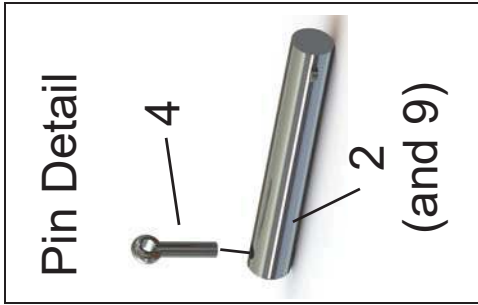

MODEL NUMBER A2T15-A15

ITEM NO.	PART DESCRIPTION	PART NUMBER	QUAN.
1	MAIN LEG BRACKET	1552-0000	4
2	SUPPORT PIN 11/16 DIA. X 4 9/16 LG.	5017-0004	4
3	SPACER BAR 27 LG.	1744-0006	2
4	COTTER PIN 1/4 X 1 1/4 LG.	60-0070	8
5	HEX. NUT 3/8-24NC	54-0100	4
6	SOC. SET SCREW 3/8-24NF X 1 3/4 LG.	63-0110	4
7	SOC. SET SCREW 3/8-24NF X 1 LG.	63-0100	4
8	LEG BRACE BRACKET	1762-0000	4
9	SUPPORT PIN 11/16 DIA. X 4 1/8 LG.	2853-0000	4
10	MAIN LEG SWIVEL PIN	1559-0000	4
11	LEG BRACE SWIVEL PIN	1563-0000	4
12	HEX. HD. BOLT 3/4-10NC X 2 1/2 LG.	51-0480	4
13	TROLLEY STOP ANGLE	5132-0000	4
14	KEY RING 2 1/4 OD.	82-0030	10
15	CAUTION TAG No. 399	1969-RING	12
16	LOCK WASHER INT. TOOTH 3/4	58-0040	4
17	HEX. NUT 3/4-10NC	54-0040	4
18	I BEAM AL. 10" X 15' LG.	752-0150	1
19	LEG BRACE ASSEMBLY	1542-0100	4
20	MAIN LEG ASSEMBLY	1650-0101	4
21	UPPER MAIN LEG	1651-0100	4
22	ROLL PIN 5/32 X 3/4 LG.	61-0300	4
23	LOAD PIN	3016-0000	4
24	EXTENSION SPRING	1017-0000	8
25	LOWER MAIN LEG	1652-0100	4
26	CASTER FRAME ASSEMBLY	696-0020	2
27	LOWER MAIN LEG PIN ASSEMBLY	1999-0000	4
28	HEX. HD. BOLT 1/2-13NC X 4 LG.	51-0460	4
29	SAFETY CABLE ASS'Y 121" LG.	1967-0020	2
30	OUTER CASTER FRAME TUBE	697-0020	2
31	CASTER FRAME ADJUSTMENT PIN	1392-0000	2
32	INNER CASTER FRAME TUBE	698-0020	2
33	CASTER CASTING FOR INNER TUBE	2455-0010	2
34	CASTER CASTING FOR OUTER TUBE	2456-0010	2
35	LOCK WASHER INT. TOOTH 1/2	58-0020	4
36	HEX. NUT 1/2-13NC	54-0050	4
37	HEX. HD. BOLT 3/8-16NC X 1 1/2 LG.	51-0190	16
38	LOCK WASHER INT. TOOTH 3/8	58-0060	16
39	HEX. NUT 3/8-16NC	54-0060	16
40	CASTER WHEEL 8" DIA.	47-0010	4
41	SAFETY STOP ASSEMBLY	3112-0001	4

# Wallace Cranes Parts Location

Round Tube Tri-Adjustable

I-Beam  
Assembly  
Parts Location

Wallace Cranes  
71 N Bacton Hill Rd.  
Malvern, PA 19355

www.wallacecranes.com  
800-553-5438  
©2017 All rights reserved