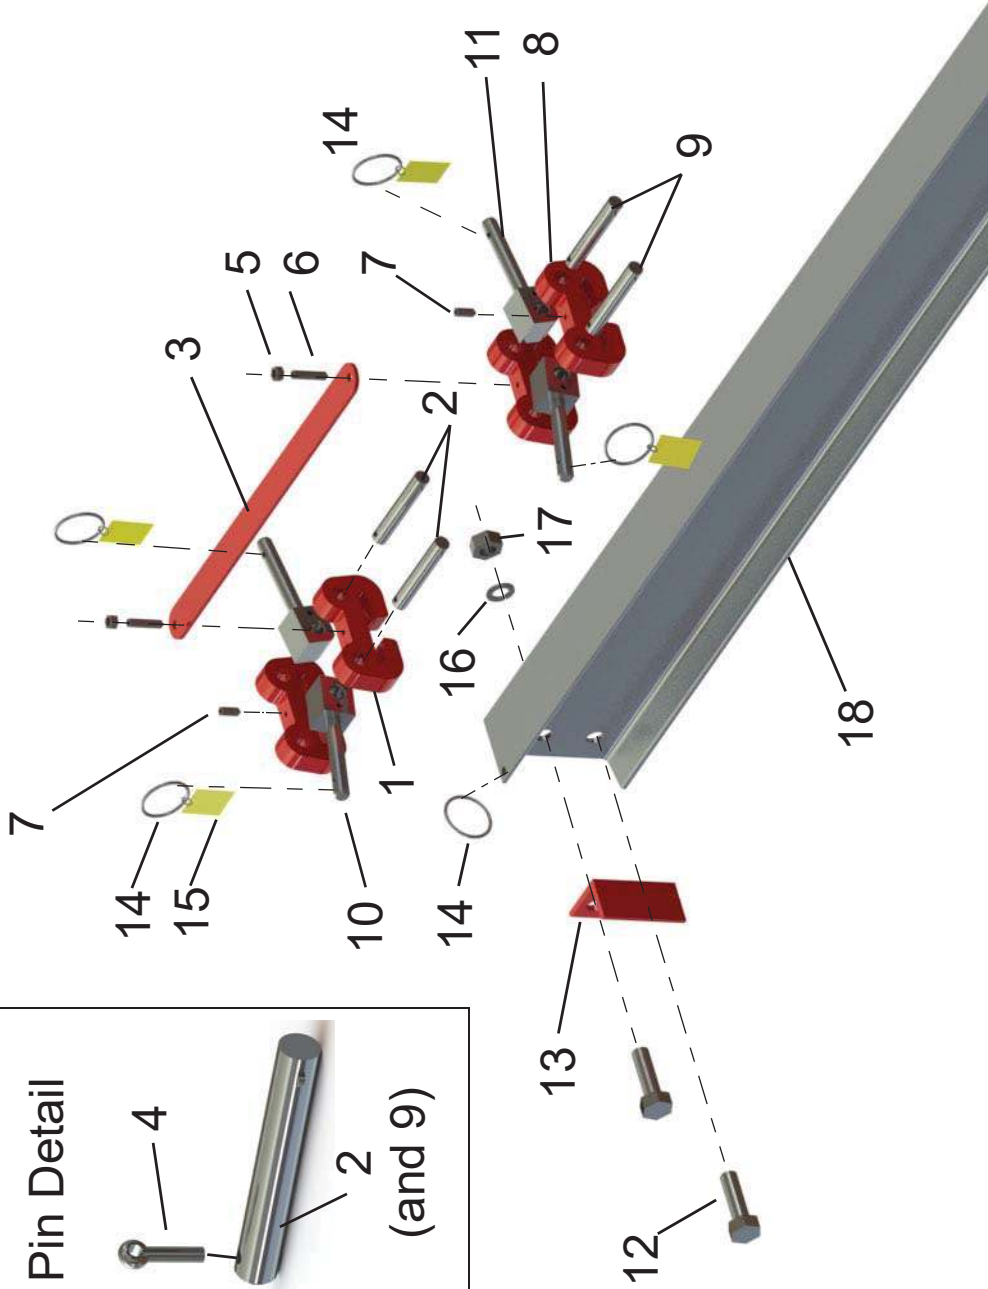

MODEL NUMBER A2T15-A15

ITEM NO.	PART DESCRIPTION	PART NUMBER	QUAN.
1	MAIN LEG BRACKET	1552-0000	4
2	SUPPORT PIN 11/16 DIA. X 4 9/16 LG.	5017-0004	4
3	SPACER BAR 27 LG.	1744-0006	2
4	COTTER PIN 1/4 X 1 1/4 LG.	60-0070	8
5	HEX. NUT 3/8-24NC	54-0100	4
6	SOC. SET SCREW 3/8-24NF X 1 3/4 LG.	63-0110	4
7	SOC. SET SCREW 3/8-24NF X 1 LG.	63-0100	4
8	LEG BRACE BRACKET	1762-0000	4
9	SUPPORT PIN 11/16 DIA. X 4 1/8 LG.	2853-0000	4
10	MAIN LEG SWIVEL PIN	1559-0000	4
11	LEG BRACE SWIVEL PIN	1563-0000	4
12	HEX. HD. BOLT 3/4-10NC X 2 1/2 LG.	51-0480	4
13	TROLLEY STOP ANGLE	5132-0000	4
14	KEY RING 2 1/4 OD.	82-0030	10
15	CAUTION TAG No. 399	1969-RING	12
16	LOCK WASHER INT. TOOTH 3/4	58-0040	4
17	HEX. NUT 3/4-10NC	54-0040	4
18	I BEAM AL. 10" X 15' LG.	752-0150	1
19	LEG BRACE ASSEMBLY	1542-0100	4
20	MAIN LEG ASSEMBLY	1650-0101	4
21	UPPER MAIN LEG	1651-0100	4
22	ROLL PIN 5/32 X 3/4 LG.	61-0300	4
23	LOAD PIN	3016-0000	4
24	EXTENSION SPRING	1017-0000	8
25	LOWER MAIN LEG	1652-0100	4
26	CASTER FRAME ASSEMBLY	696-0020	2
27	LOWER MAIN LEG PIN ASSEMBLY	1999-0000	4
28	HEX. HD. BOLT 1/2-13NC X 4 LG.	51-0460	4
29	SAFETY CABLE ASS'Y 121" LG.	1967-0020	2
30	OUTER CASTER FRAME TUBE	697-0020	2
31	CASTER FRAME ADJUSTMENT PIN	1392-0000	2
32	INNER CASTER FRAME TUBE	698-0020	2
33	CASTER CASTING FOR INNER TUBE	2455-0010	2
34	CASTER CASTING FOR OUTER TUBE	2456-0010	2
35	LOCK WASHER INT. TOOTH 1/2	58-0020	4
36	HEX. NUT 1/2-13NC	54-0050	4
37	HEX. HD. BOLT 3/8-16NC X 1 1/2 LG.	51-0190	16
38	LOCK WASHER INT. TOOTH 3/8	58-0060	16
39	HEX. NUT 3/8-16NC	54-0060	16
40	CASTER WHEEL 8" DIA.	47-0010	4
41	SAFETY STOP ASSEMBLY	3112-0001	4

# Wallace Cranes Parts Location

Round Tube Tri-Adjustable

I-Beam  
Assembly  
Parts Location

Wallace Cranes  
71 N Bacton Hill Rd.  
Malvern, PA 19355

www.wallacecranes.com  
800-553-5438  
©2017 All rights reserved

# Caster Frame Assembly Parts Location

Wallace Cranes  
71 N Bacton Hill Rd.  
Malvern, PA 19355

www.wallacecranes.com  
800-553-5438  
©2017 All rights reserved