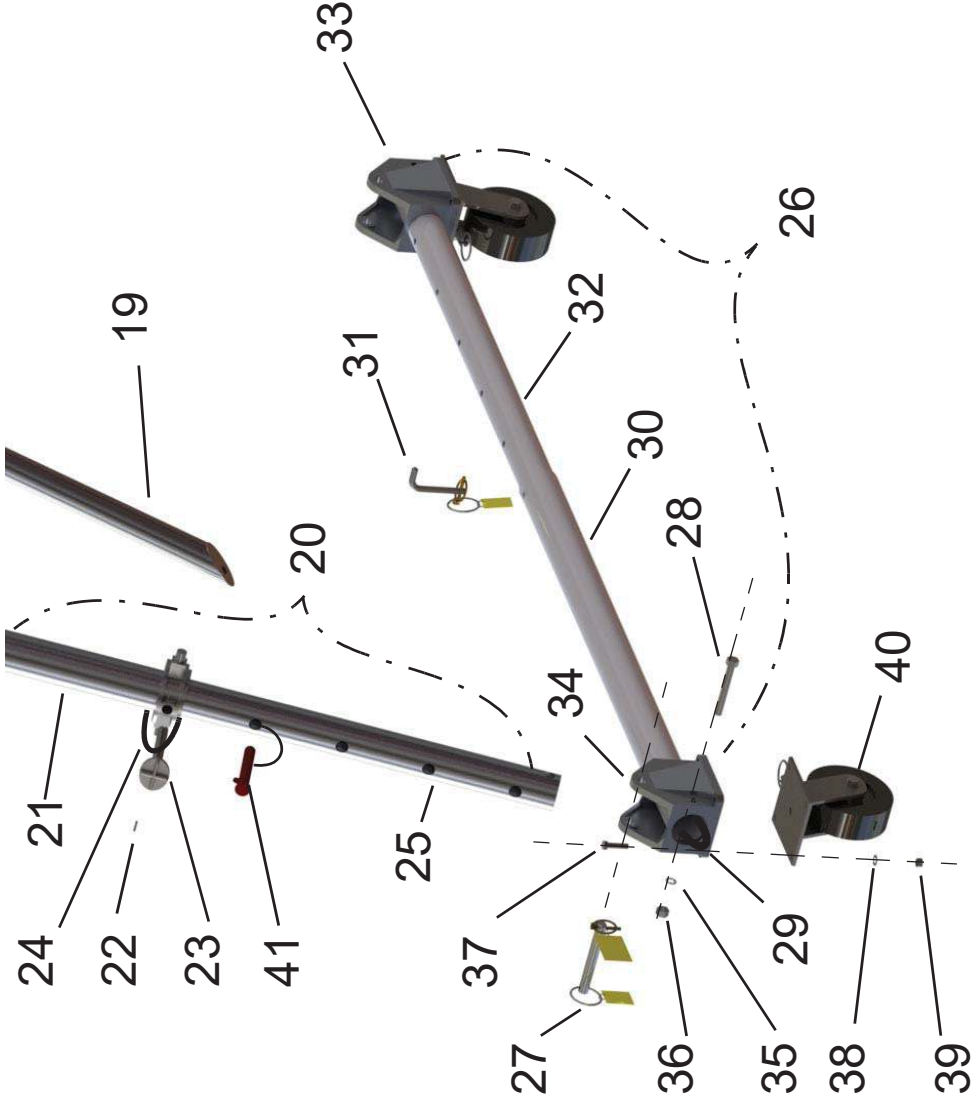

Caster Frame Assembly Parts Location

Wallace Cranes
71 N Bacton Hill Rd.
Malvern, PA 19355

www.wallacecranes.com
800-553-5438
©2017 All rights reserved