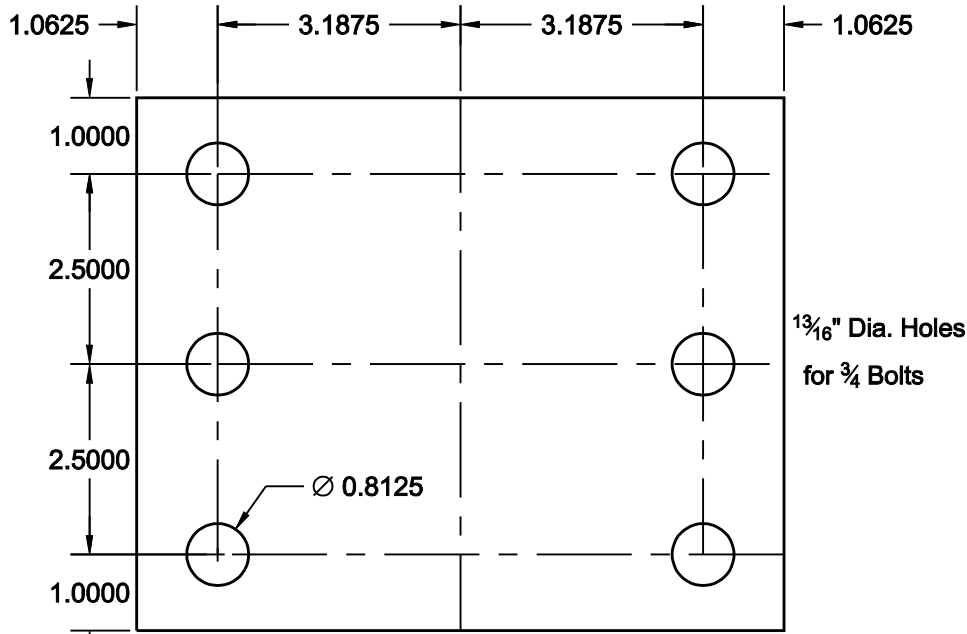

**J1 Fitting**

**J2 Fitting**

Copyright © Wallace Cranes. 2008 All rights reserved.

**J3 Fitting**

UNLESS OTHERWISE SPECIFIED DIMENSIONS ARE IN INCHES TOLERANCES ON				<b>Wallace Cranes</b> FRAZER, PENNSYLVANIA			
DRAWN BY J. Finkel				TITLE <b>Jib Crane Brackets</b>			
DATE 7-15-04				SCALE FULL			
REVISED BY J. Finkel				DRAWING NO. N/A			
NEXT ASSY				REV. C			