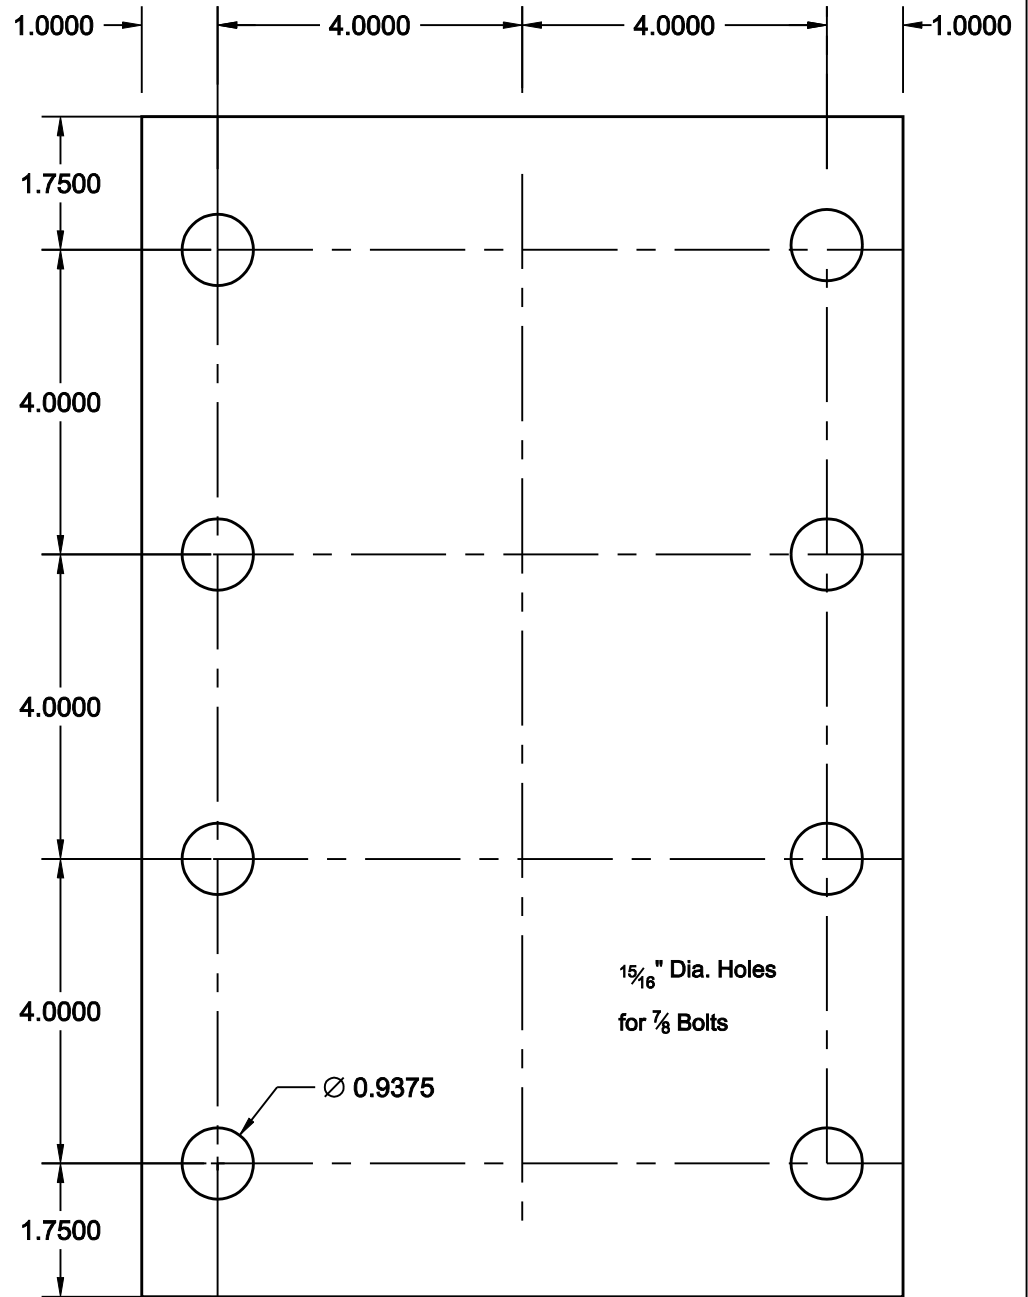

**J1 Fitting**

**J2 Fitting**

Copyright © Wallace Cranes. 2008 All rights reserved.

**J3 Fitting**

UNLESS OTHERWISE SPECIFIED DIMENSIONS ARE IN INCHES TOLERANCES ON				<b>Wallace Cranes</b> FRAZER, PENNSYLVANIA			
DRAWN BY J. Finkel				TITLE <b>Jib Crane Brackets</b>			
DATE 7-15-04				SCALE FULL			
REVISED BY J. Finkel				DRAWING NO. N/A			
NEXT ASSY				REV. C			